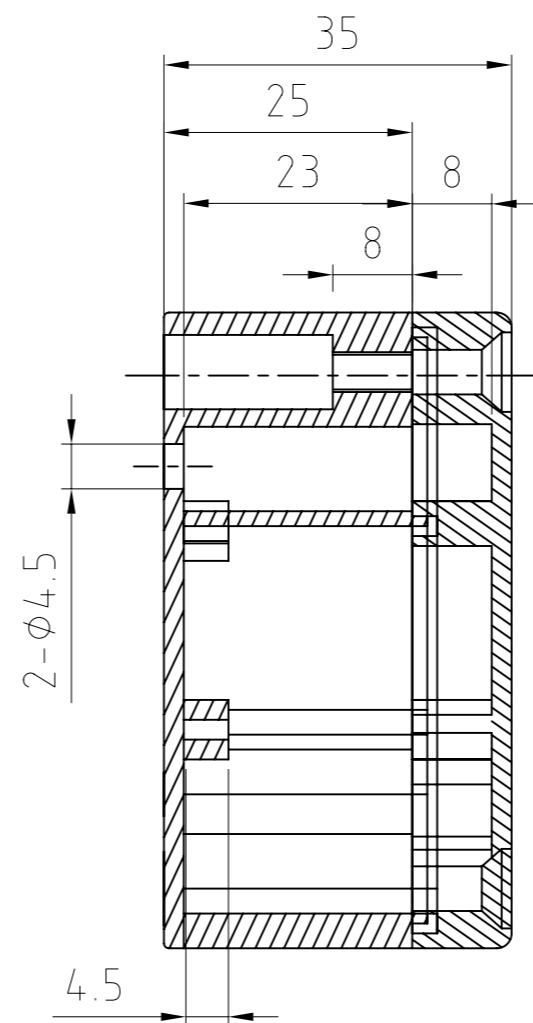

Top view of body

Section C-C
Side view of box

Top view of lid

Note:
Material: ABS
Finish: smooth
Color: bone

All demensions are millimeter	
Use demensions only ,do not scale	
Projection type	
Product No.	en-spe-10-22