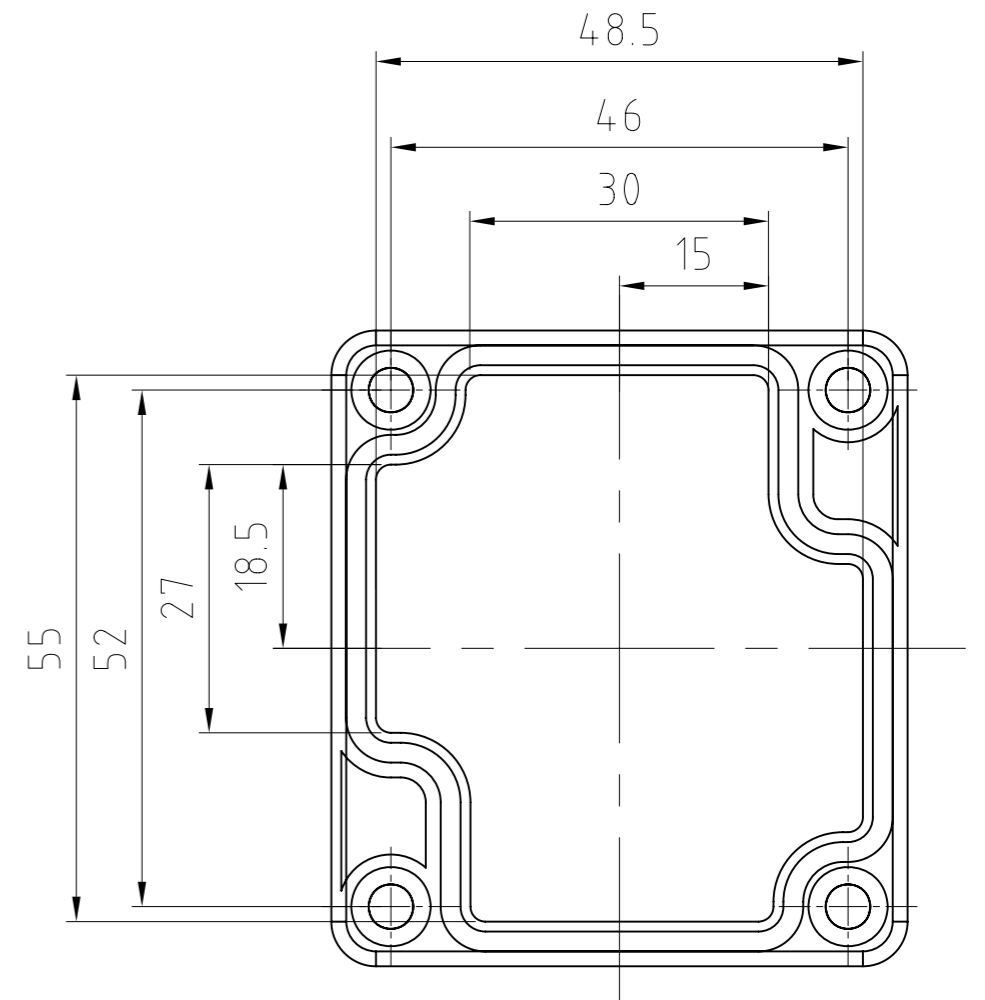

Top view of body

Section C-C
Side view of box

Top view of lid

Note:
Material: ABS
Finish: smooth
Color: bone

All demensions are millimeter	
Use demensions only ,do not scale	
Projection type	
Product No.	en-spe-10-22