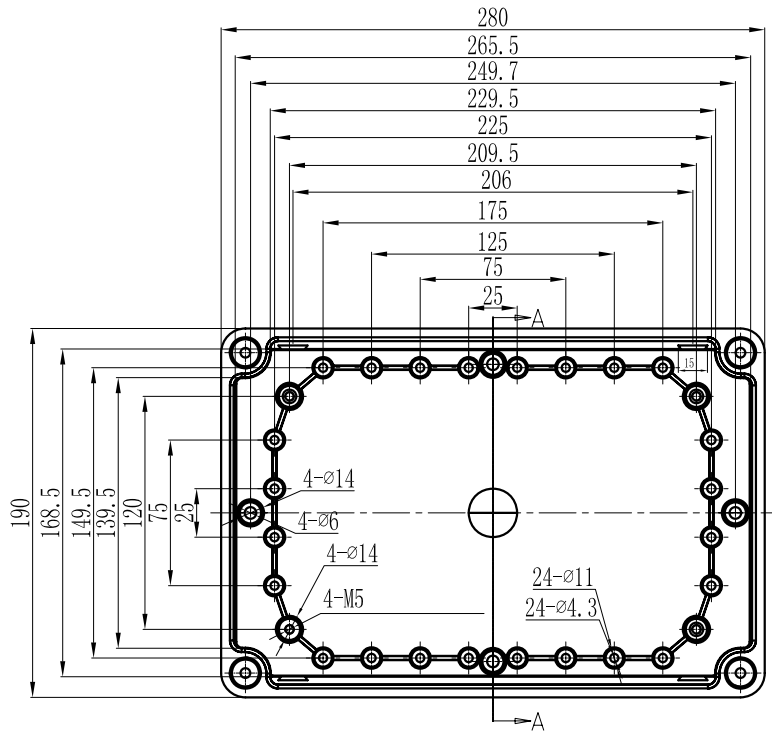

A

B

C

D

All demensions are millimeter	
Use demensions only ,do not scale	
Projection type	—
Product No.	en-spe-10-63